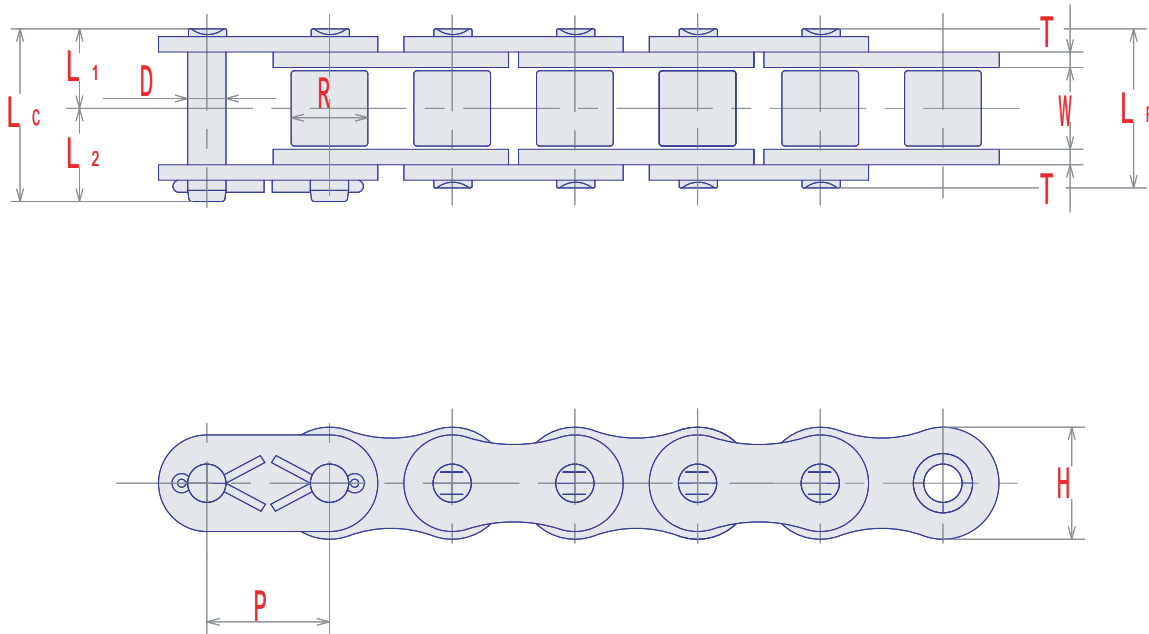

# Ecological BS Style Roller Chains

- Quality is higher than BS standard chain
- Price is lower than BS standard roller chain
- It can be used BS sprocket.
- The pin diameter is different ..
- It is not possible connect with BS standard roller chain.

SY Chain No.	Dimensions - mm										Average Ultimate Strength kN	Maximum Allowable Load kN	Average Chain Weight kg/m
	Pitch	Roller		Pin				Plate					
		Width	Dia.	Dia.	Length			Height	Thick.				
	P	W	R	D	LR	LC	L1	L2	H	T			
EC 16B	25.40	17.1	15.88	7.93	35.8	38.5	17.9	20.6	23.4	3.2	78.5	18.4	2.52
EC 20B	31.75	19.6	19.05	9.53	41.6	45.2	20.8	24.4	29.3	4.0	118.0	28.3	3.91
EC 24B	38.10	25.4	25.40	11.10	51.8	55.7	25.9	29.8	35.1	4.8	167.0	38.0	5.76
EC 28B	44.45	31.0	27.94	12.70	61.8	66.1	30.9	35.2	40.9	5.6	216.0	50.3	7.41
EC 32B	50.80	31.6	28.58	14.28	66.6	71.0	33.3	37.7	46.7	6.4	275.0	66.3	9.79
EC 40B	63.50	38.1	39.37	19.83	82.0	90.5	41.0	49.5	59.6	8.0	451.0	82.3	16.9
EC 48B	76.20	47.5	47.63	23.78	100.0	107.7	50.0	57.7	70.3	9.5	677.0	112.8	23.6